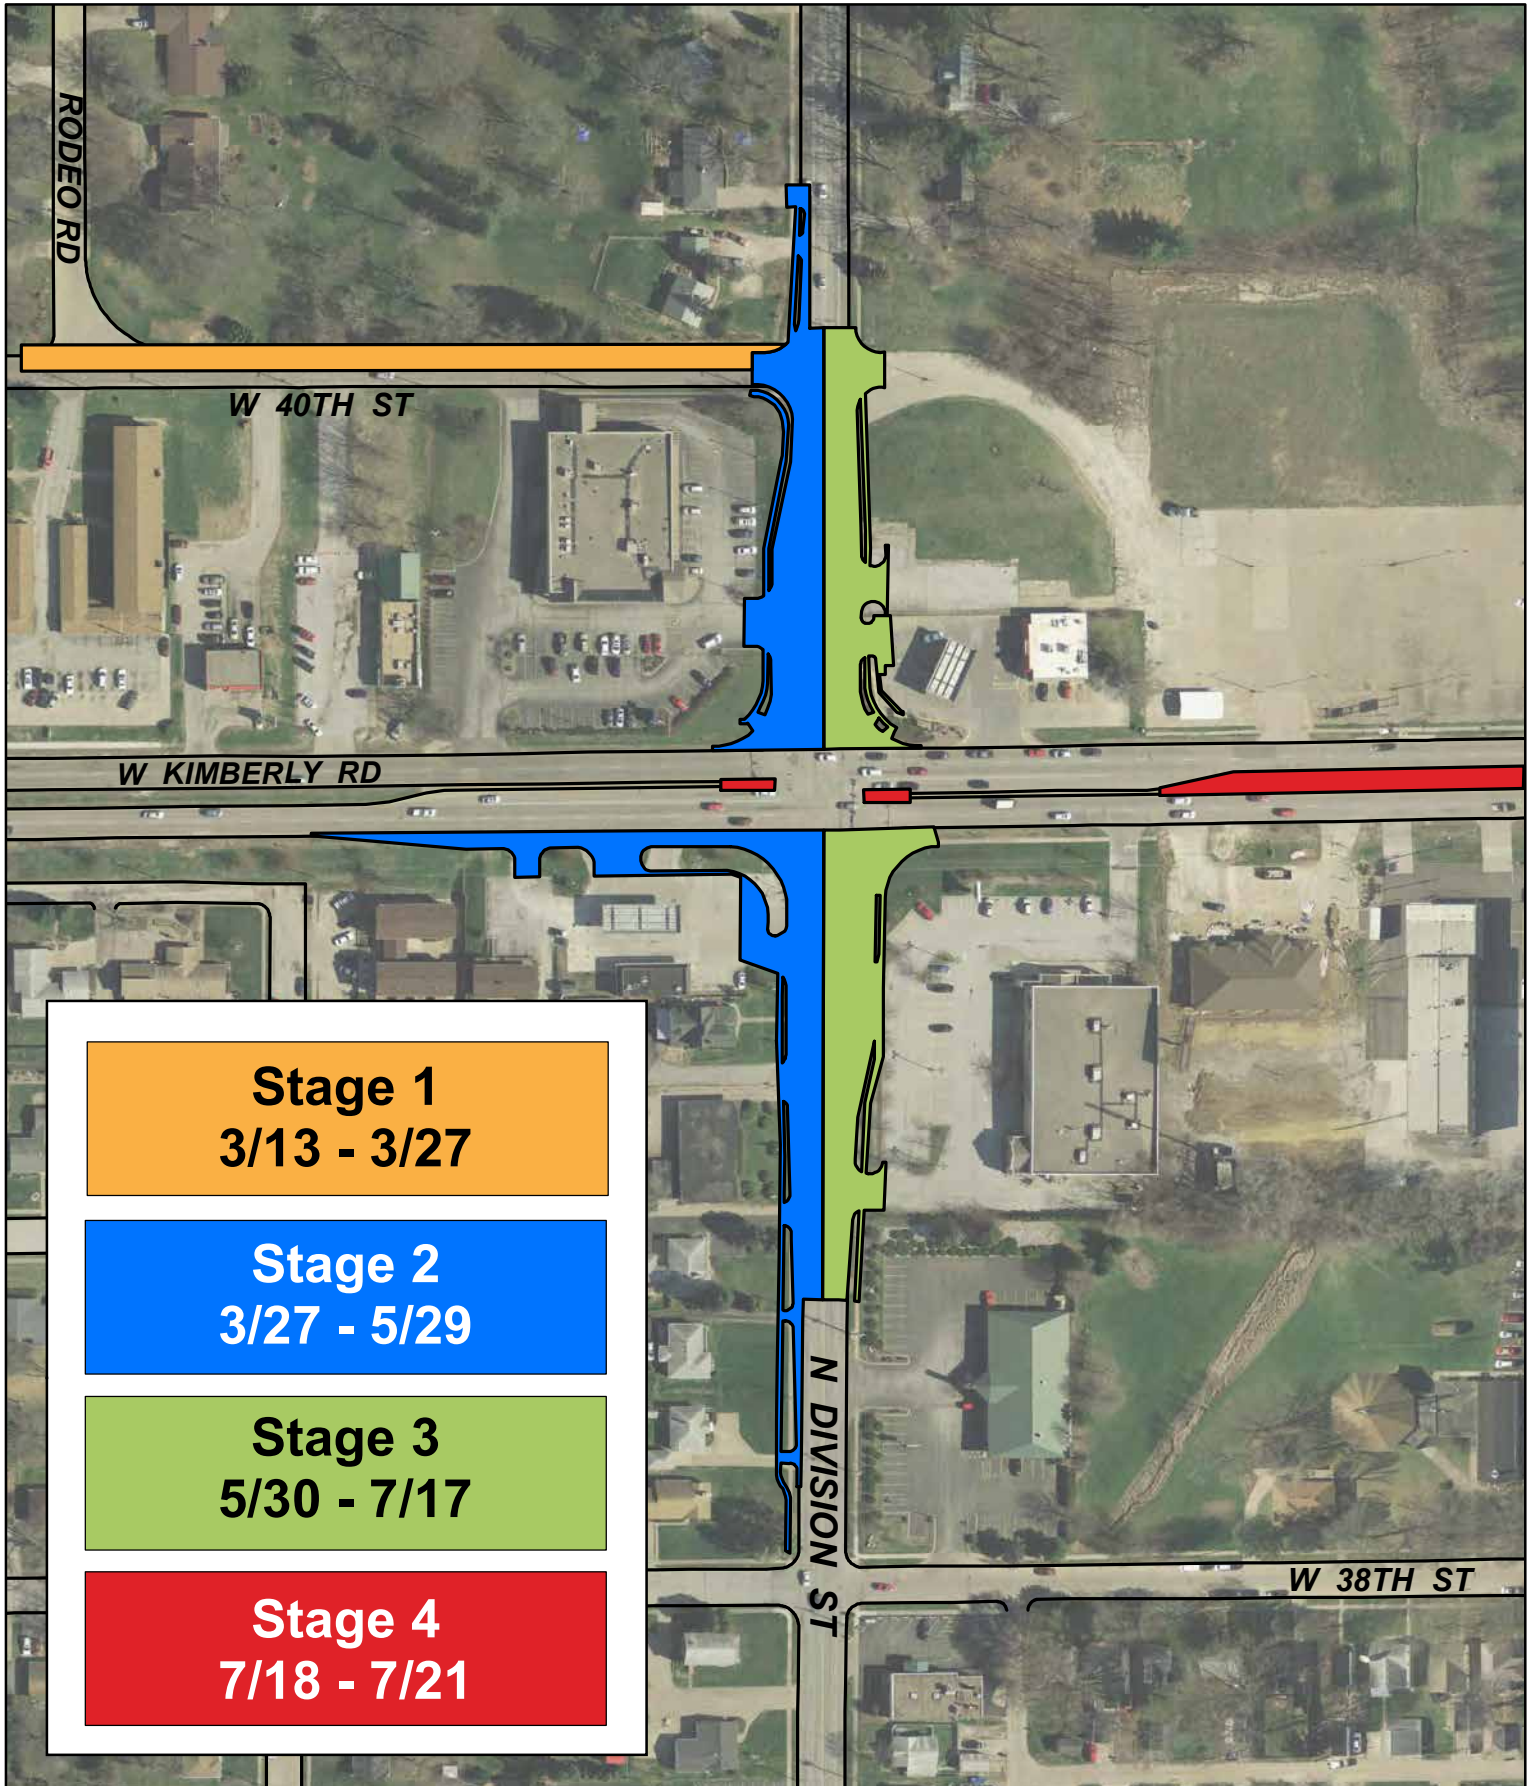

# W Kimberly Rd & N Division St Intersection Improvements

3/13/17 - 7/21/17 (Approximate)

# W Kimberly Rd & N Division St Intersection Improvements

Stage 2 Traffic Plan 3/27 - 5/29 (Approx.)

# W Kimberly Rd & N Division St Intersection Improvements

Stage 3 Traffic Plan 5/30 - 7/17 (Approx.)

# W Kimberly Rd & N Division St Intersection Improvements

Stage 4 Traffic Plan 7/18 - 7/21 (Approx.)