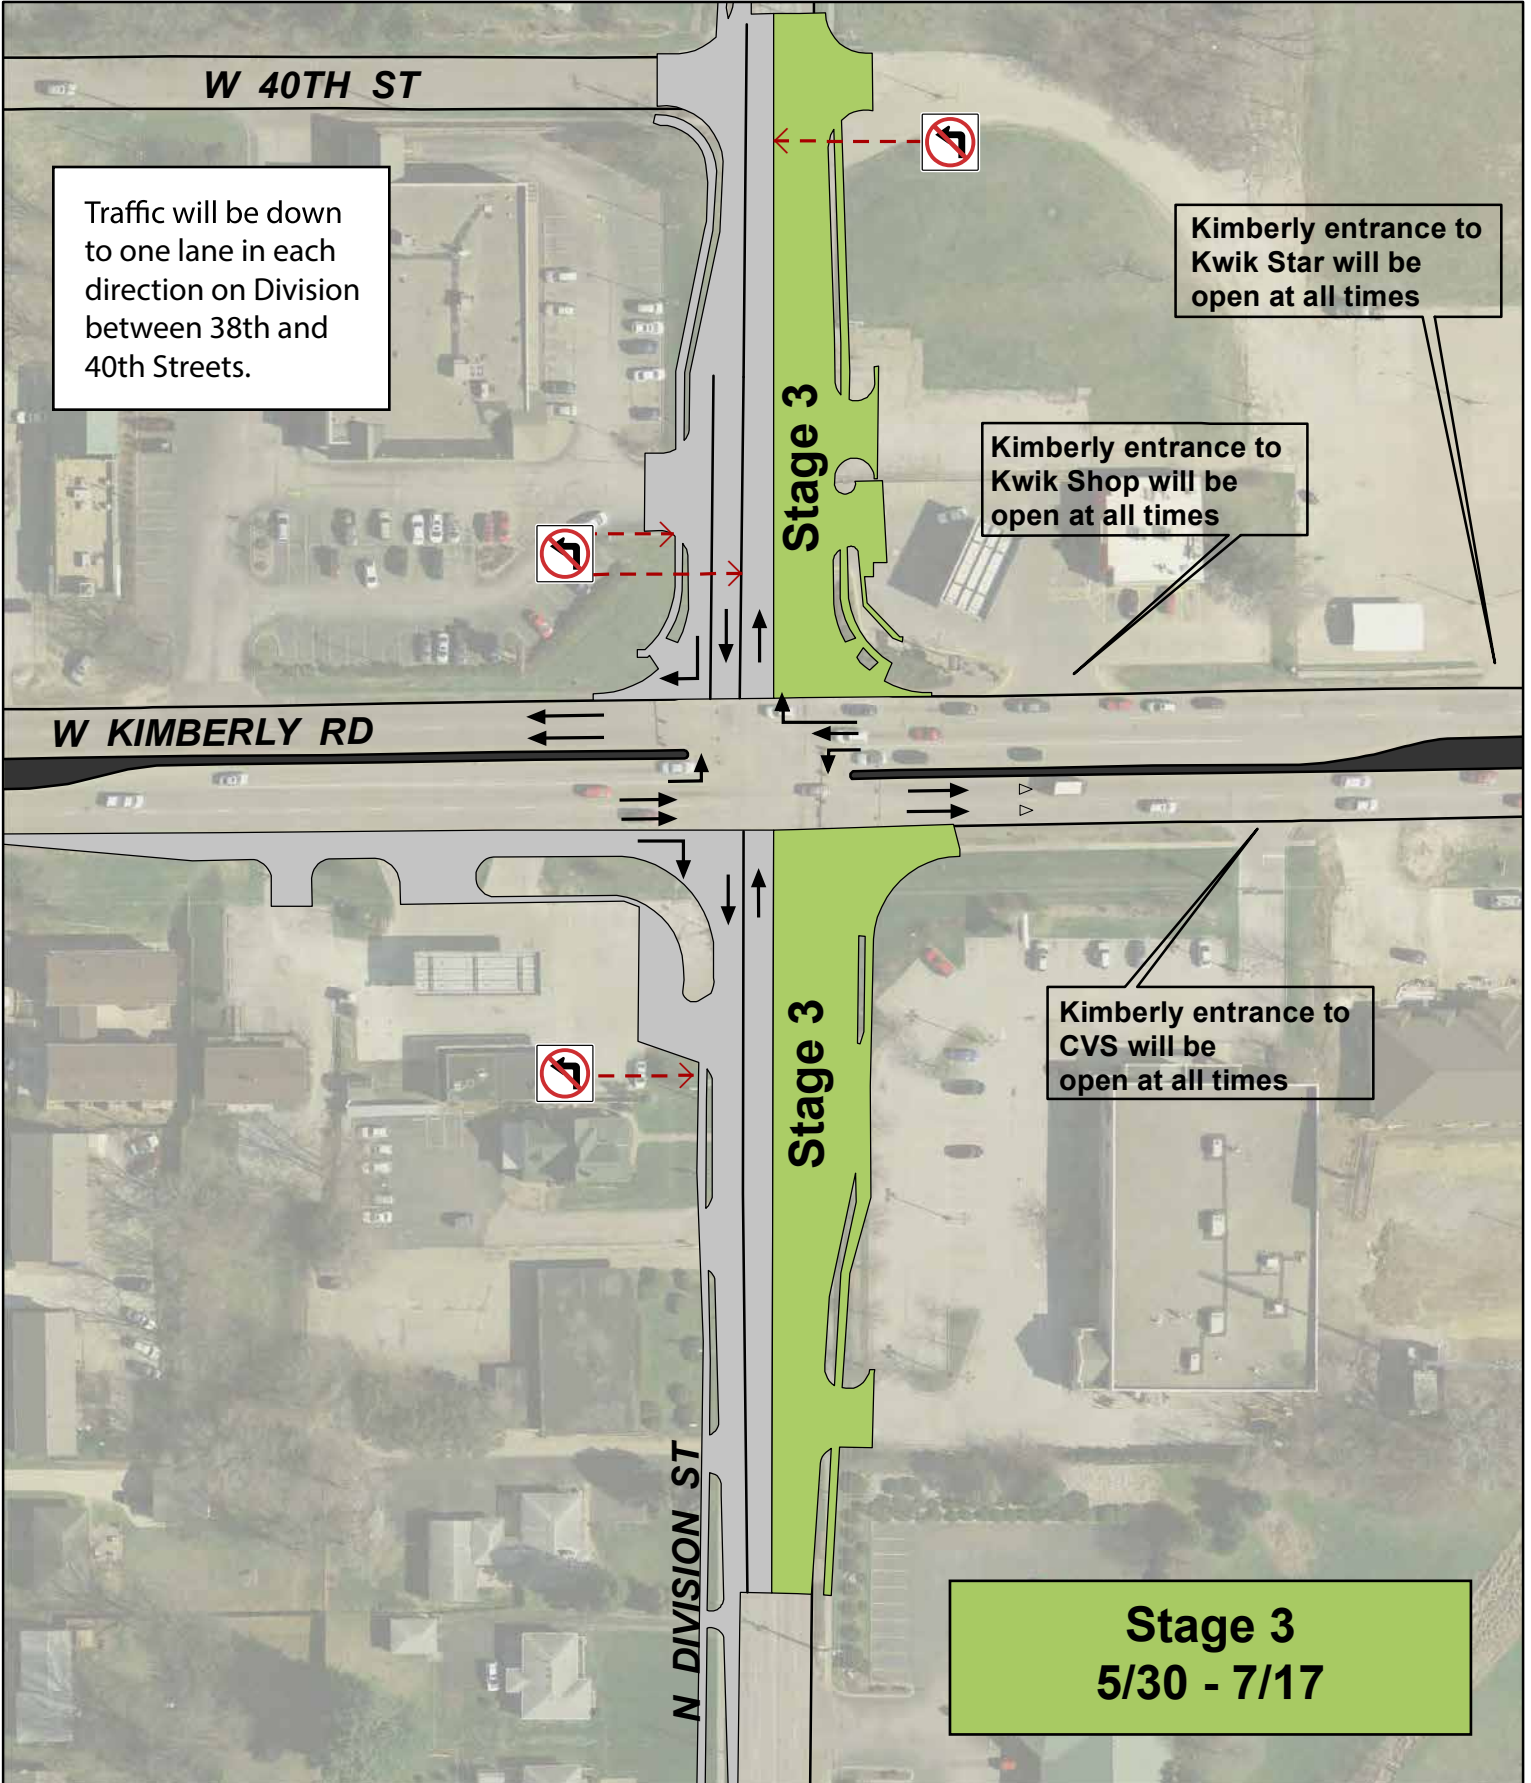

# W Kimberly Rd & N Division St Intersection Improvements

3/13/17 - 7/21/17 (Approximate)

# W Kimberly Rd & N Division St Intersection Improvements

Stage 2 Traffic Plan 3/27 - 5/29 (Approx.)

# W Kimberly Rd & N Division St Intersection Improvements

Stage 3 Traffic Plan 5/30 - 7/17 (Approx.)

# W Kimberly Rd & N Division St Intersection Improvements

Stage 4 Traffic Plan 7/18 - 7/21 (Approx.)