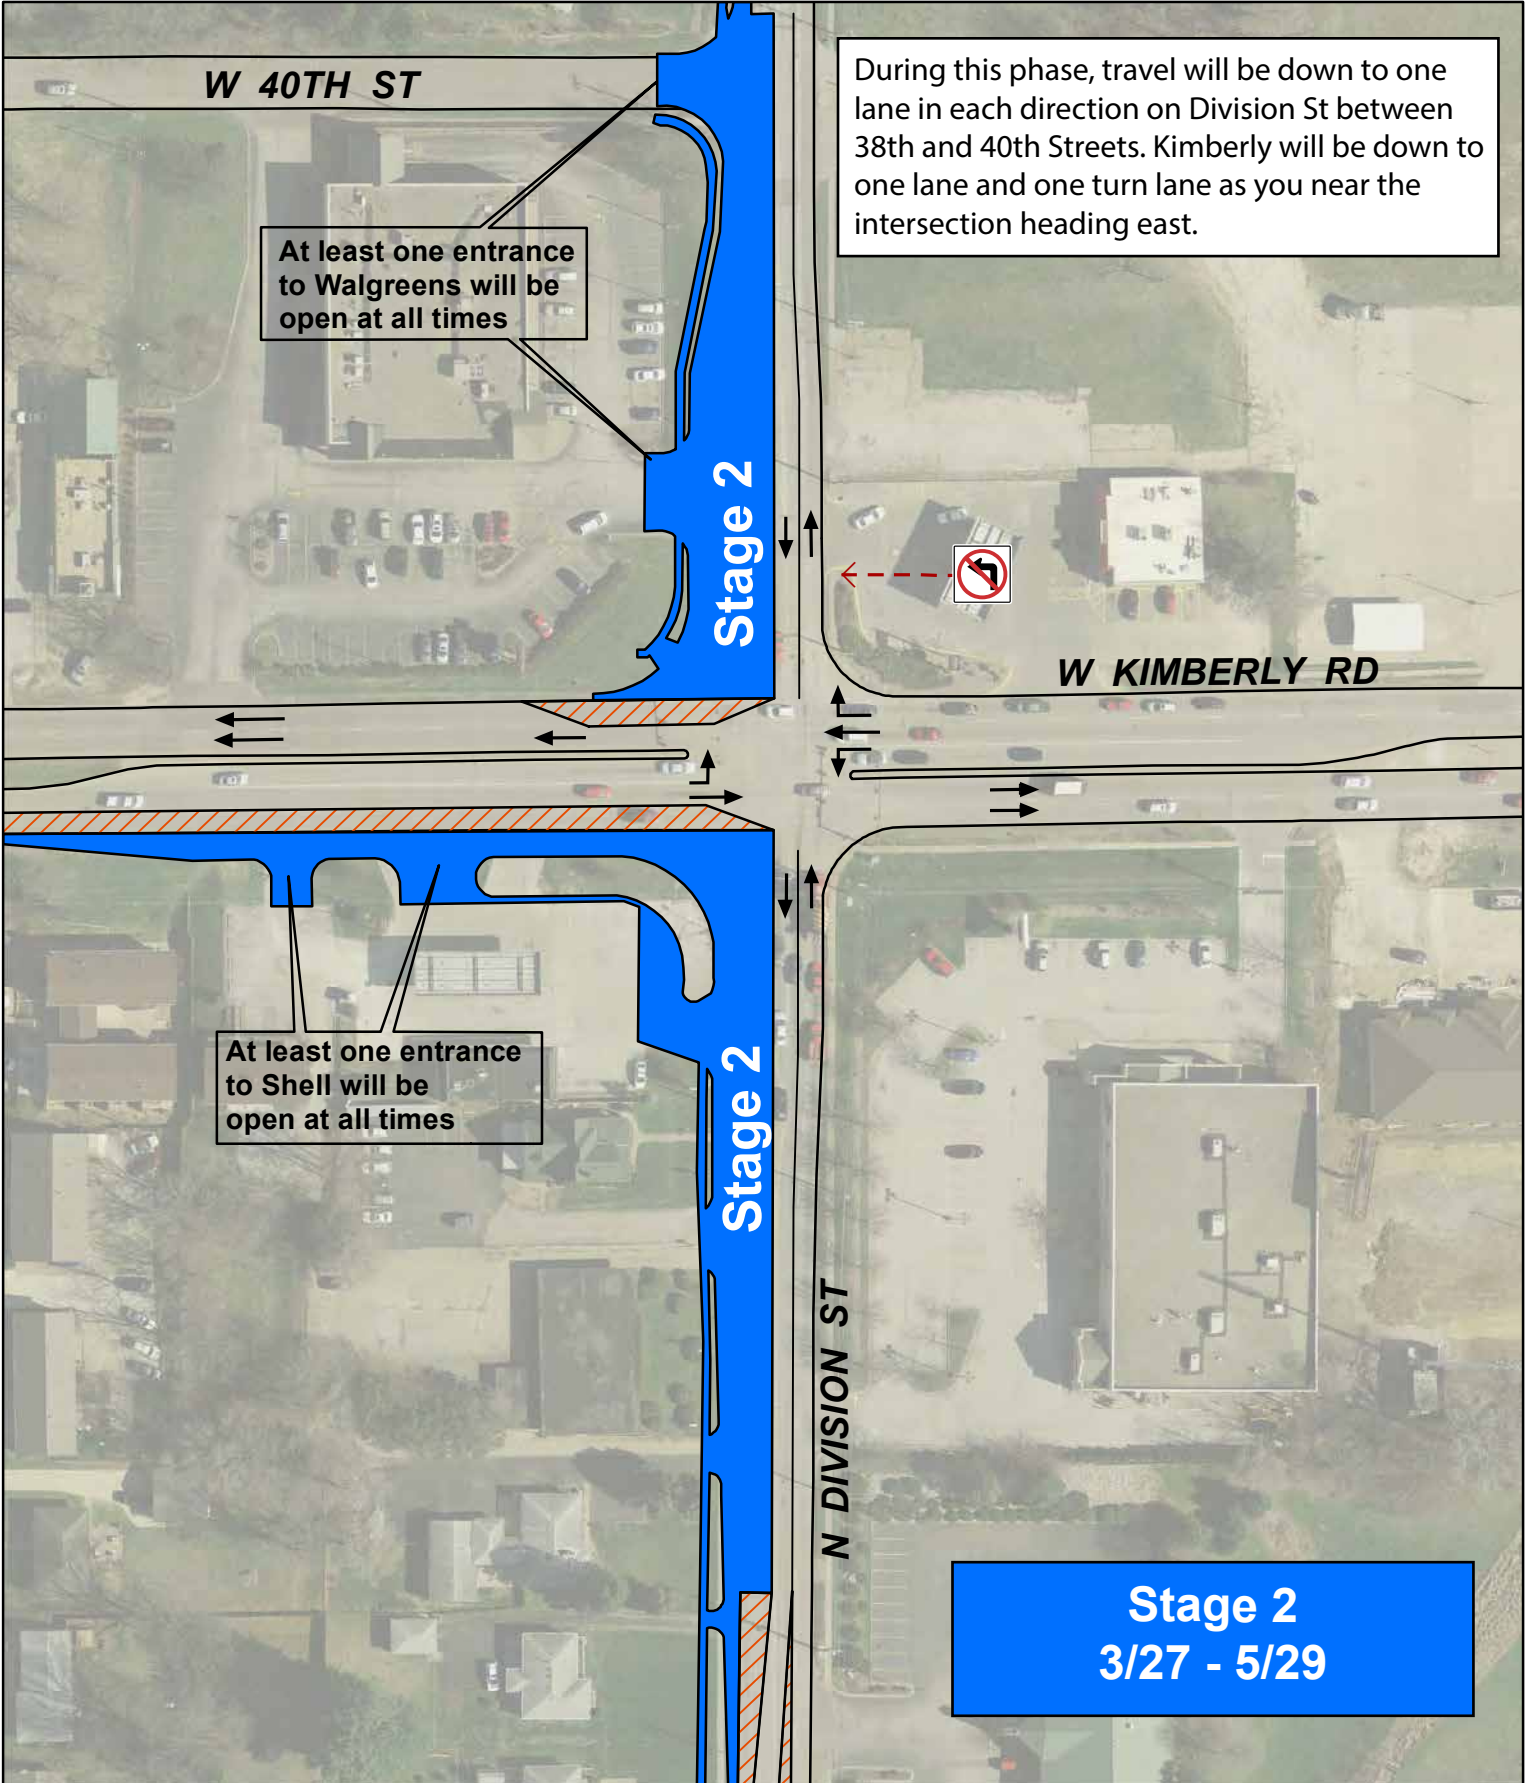

# W Kimberly Rd & N Division St Intersection Improvements

3/13/17 - 7/21/17 (Approximate)

# W Kimberly Rd & N Division St Intersection Improvements

Stage 2 Traffic Plan 3/27 - 5/29 (Approx.)

# W Kimberly Rd & N Division St Intersection Improvements

Stage 3 Traffic Plan 5/30 - 7/17 (Approx.)

# W Kimberly Rd & N Division St Intersection Improvements

Stage 4 Traffic Plan 7/18 - 7/21 (Approx.)