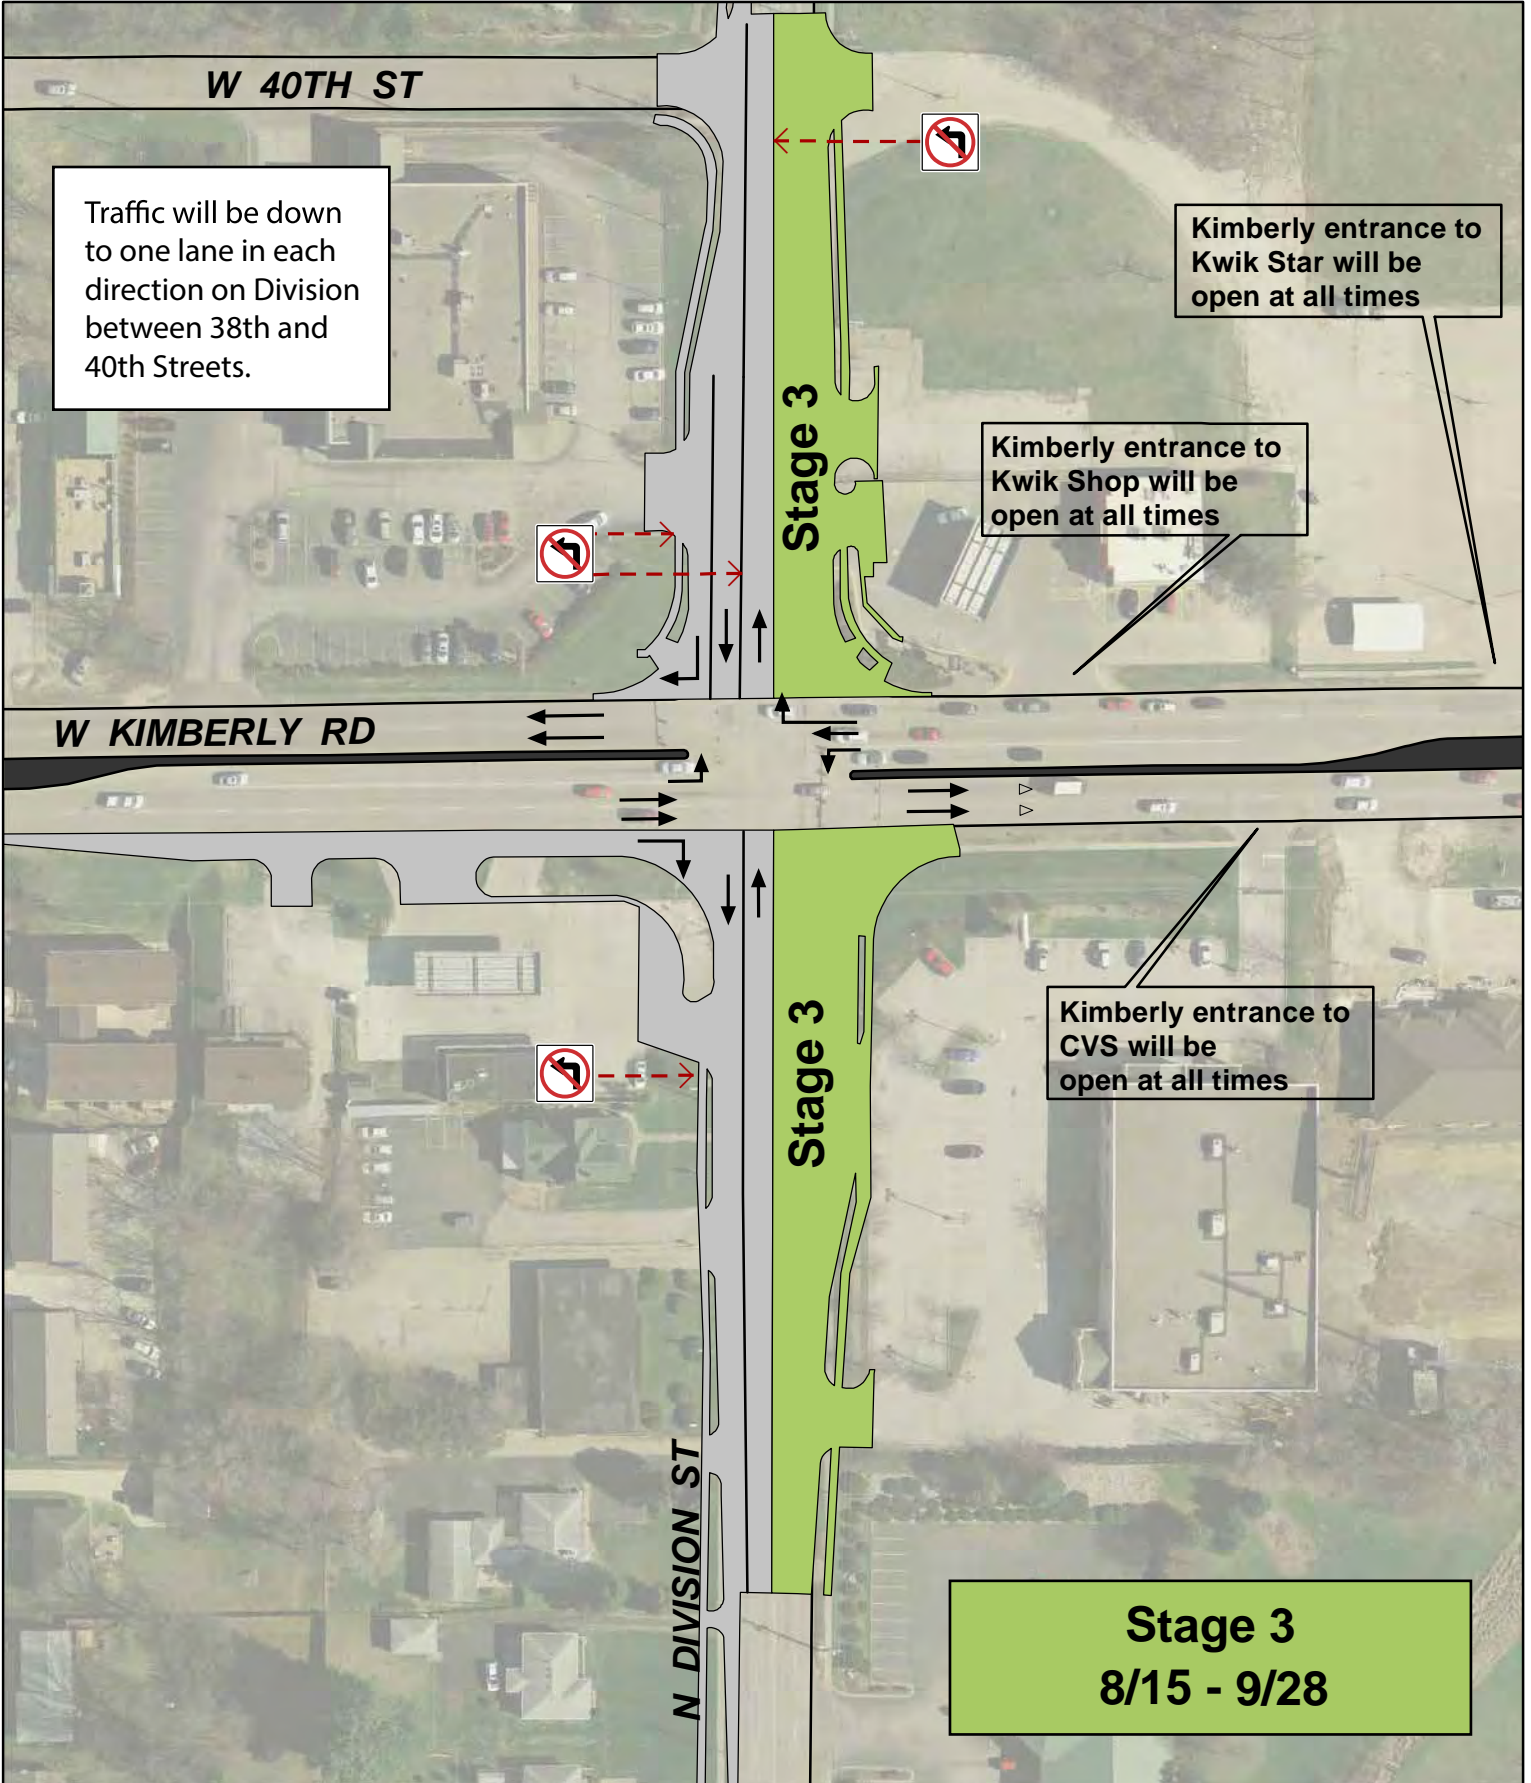

W Kimberly Rd & N Division St Intersection Improvements

4/26/17 - 10/9/17 (Approximate)

W Kimberly Rd & N Division St Intersection Improvements

Stage 2 Traffic Plan 5/22 - 8/14 (Approx.)

W Kimberly Rd & N Division St Intersection Improvements

Stage 3 Traffic Plan 8/15 - 9/28 (Approx.)

W Kimberly Rd & N Division St Intersection Improvements

Stage 4 Traffic Plan 9/29 - 10/9 (Approx.)