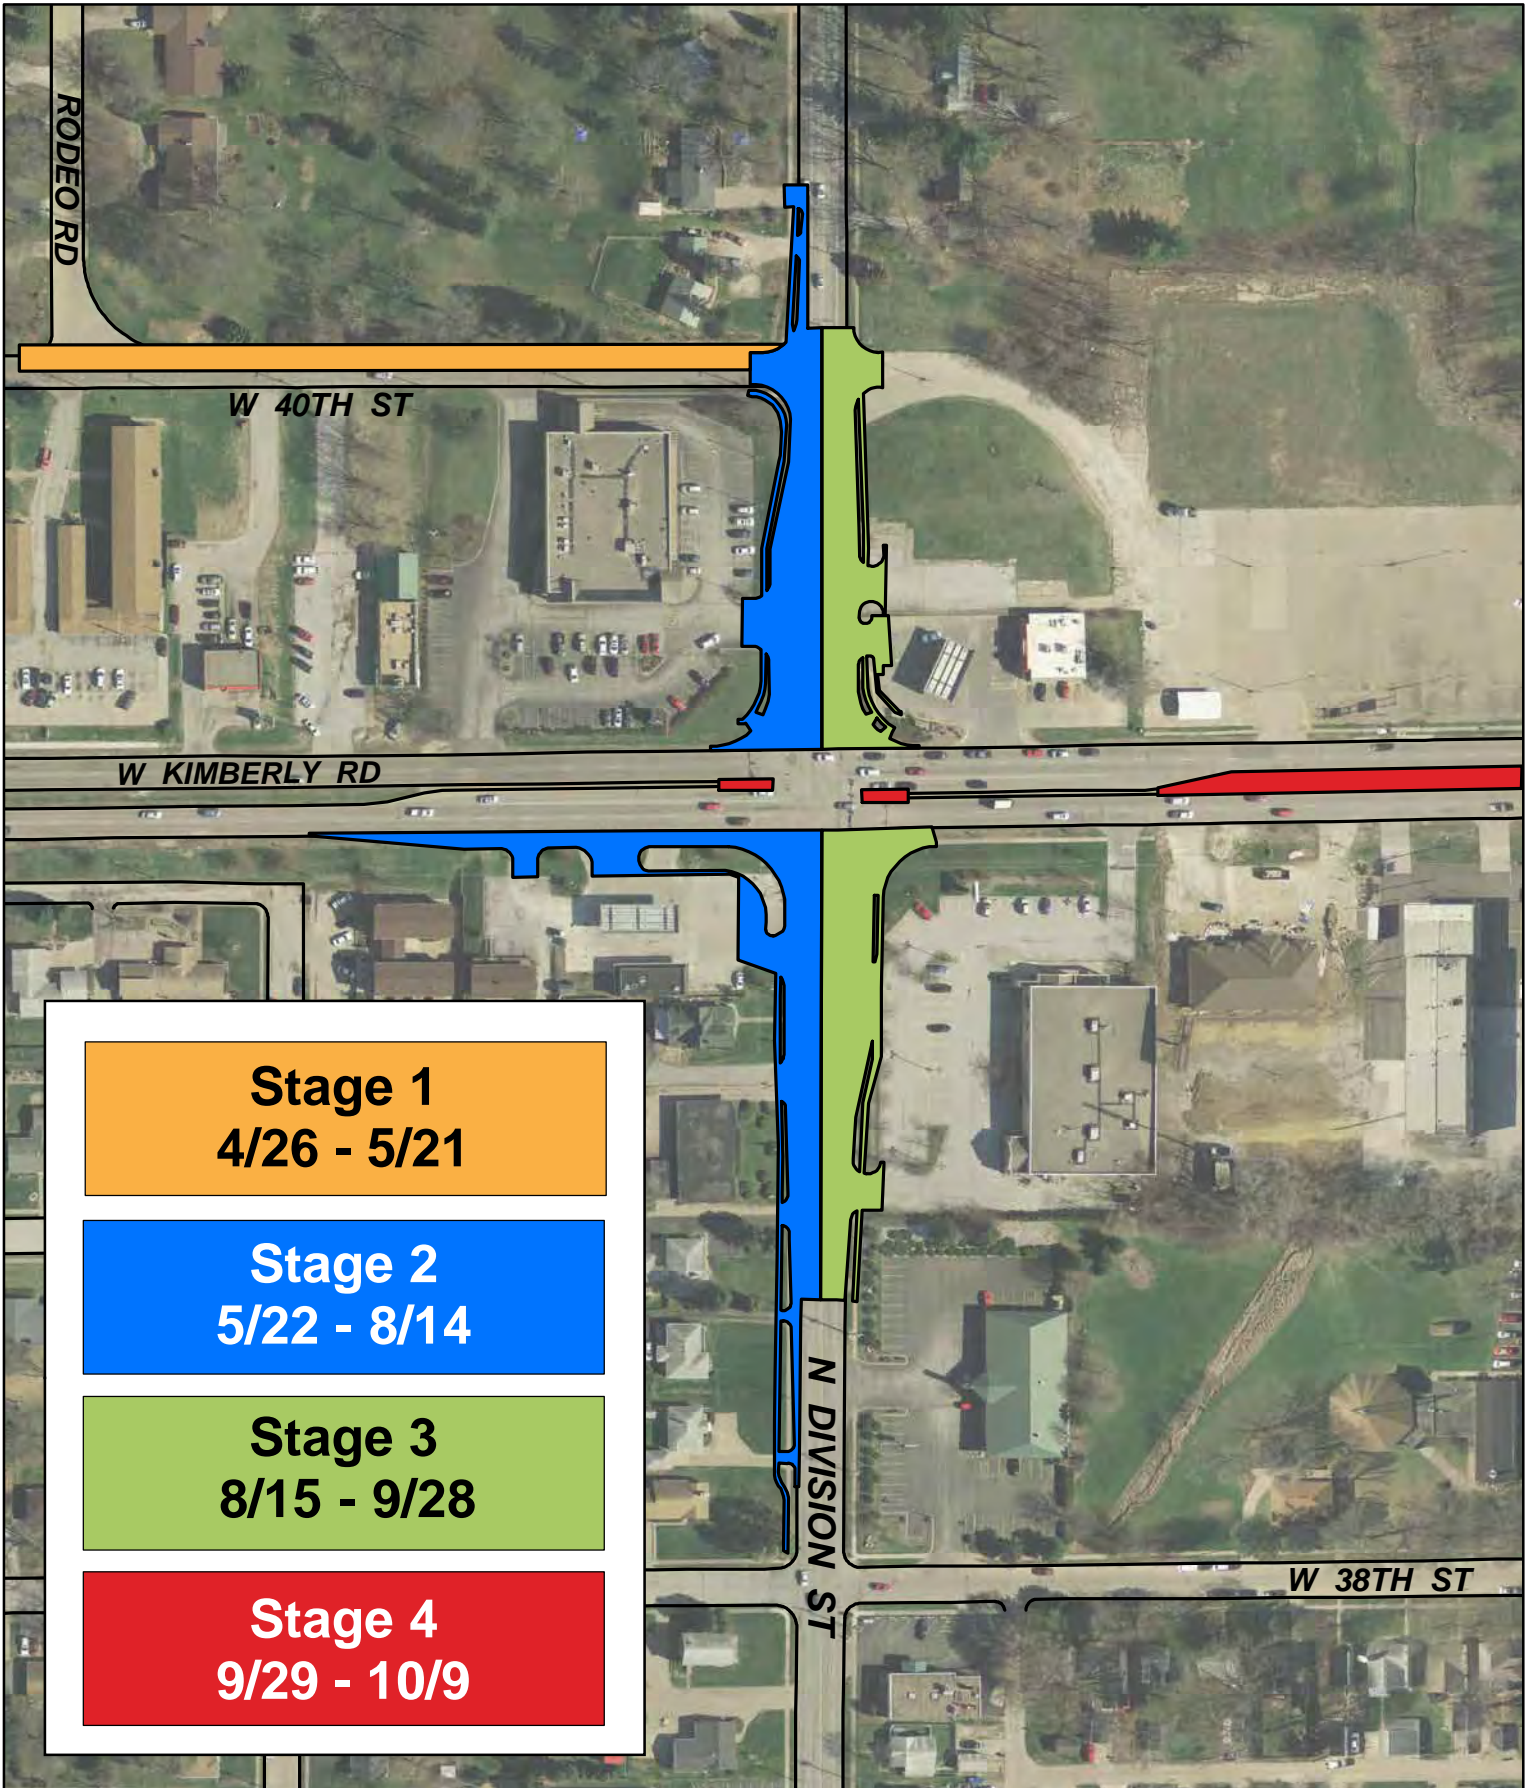

W Kimberly Rd & N Division St Intersection Improvements

4/26/17 - 10/9/17 (Approximate)

W Kimberly Rd & N Division St Intersection Improvements

Stage 2 Traffic Plan 5/22 - 8/14 (Approx.)

W Kimberly Rd & N Division St Intersection Improvements

Stage 3 Traffic Plan 8/15 - 9/28 (Approx.)

W Kimberly Rd & N Division St Intersection Improvements

Stage 4 Traffic Plan 9/29 - 10/9 (Approx.)