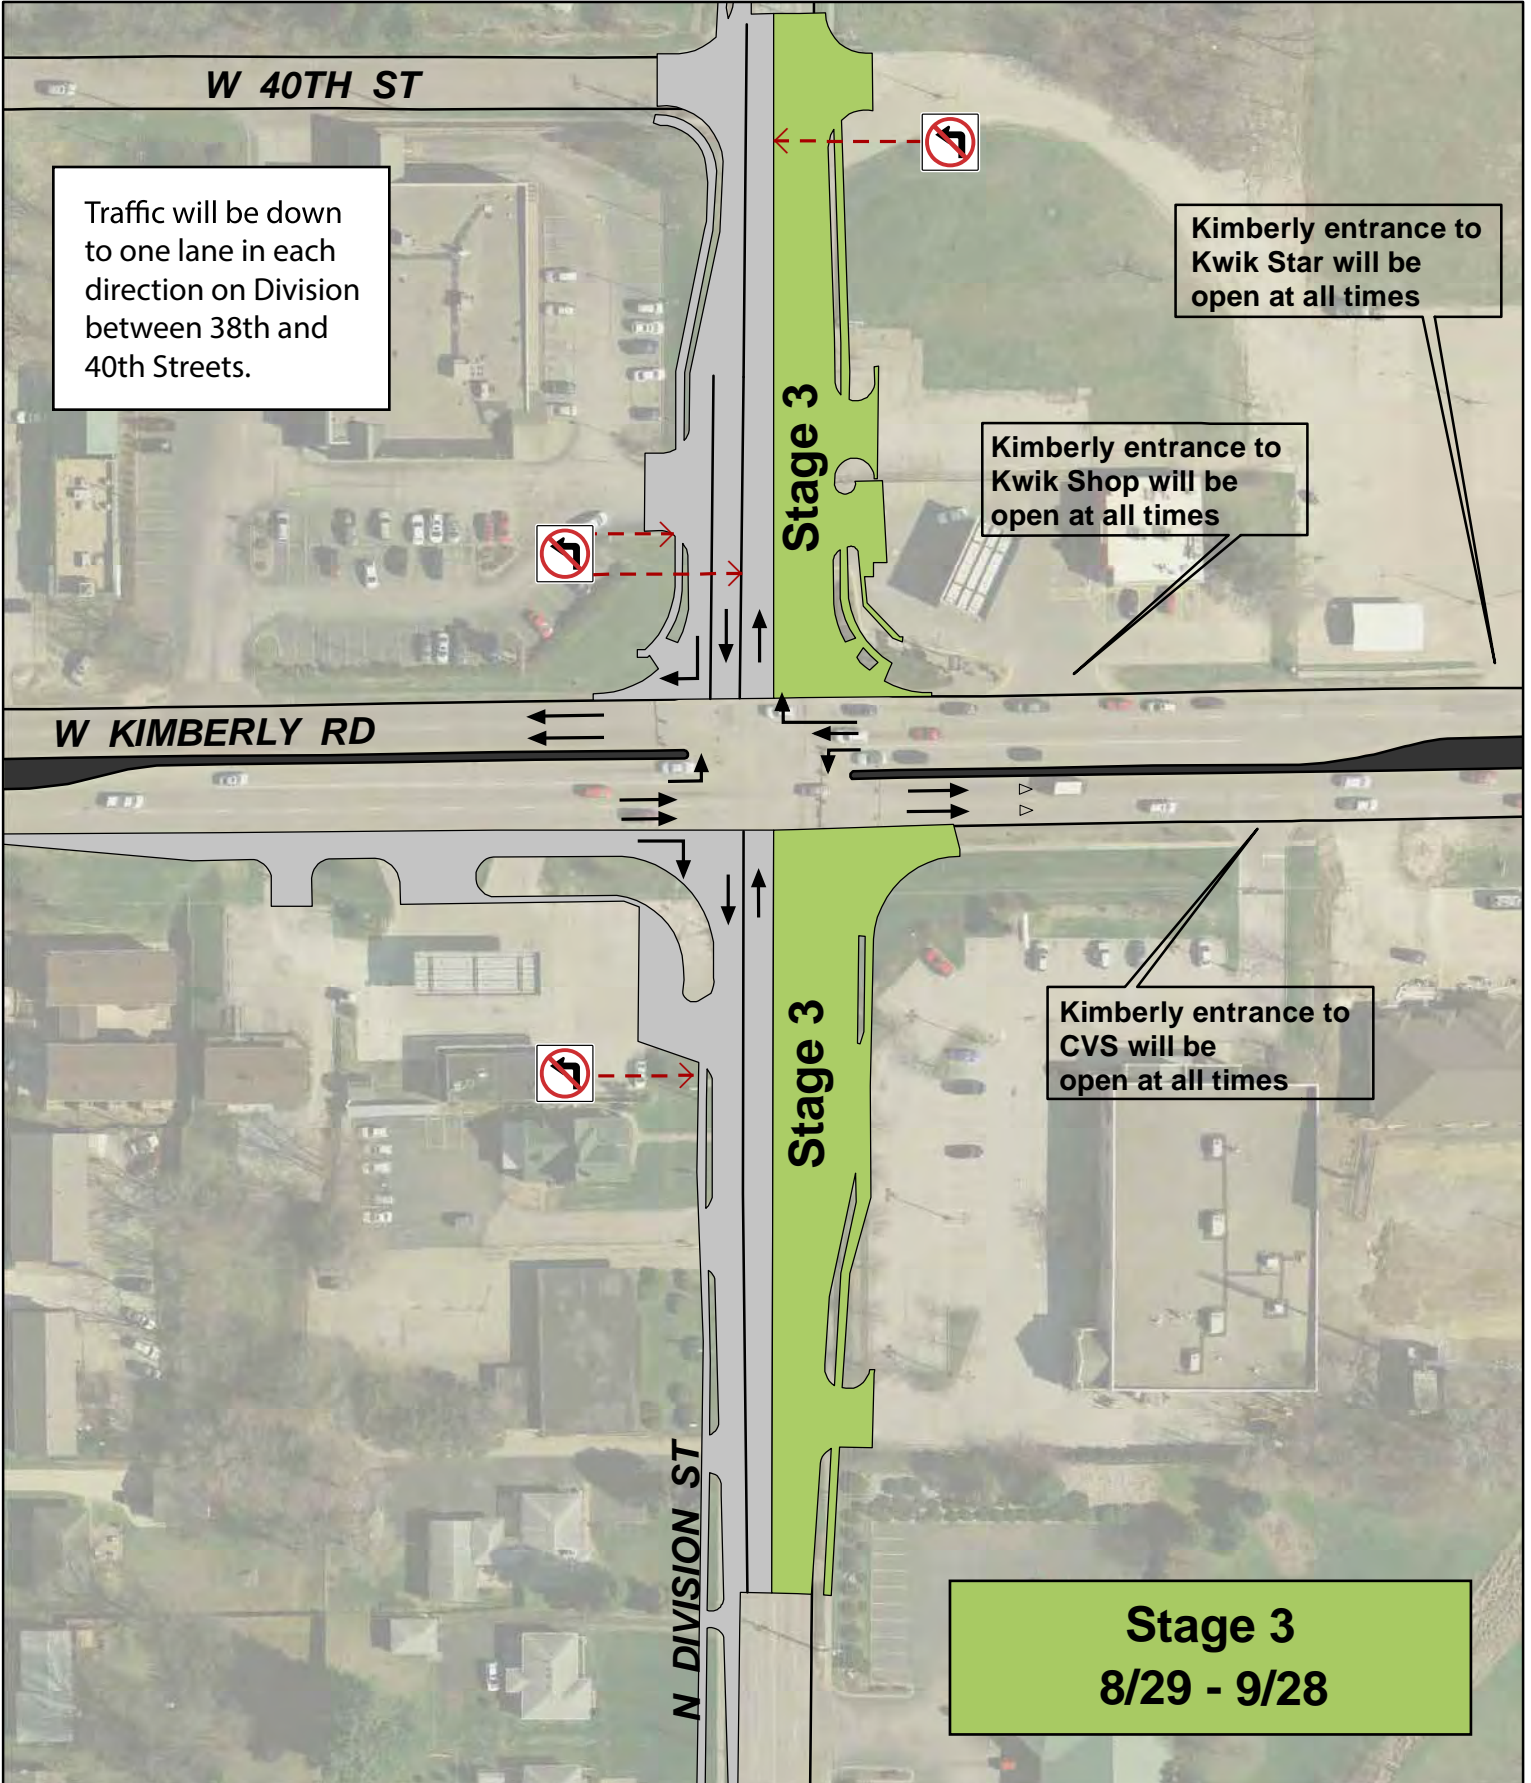

# W Kimberly Rd & N Division St Intersection Improvements

4/26/17 - 10/9/17 (Approximate)

# W Kimberly Rd & N Division St Intersection Improvements

Stage 2 Traffic Plan 5/22 - 8/28 (Approx.)

# W Kimberly Rd & N Division St Intersection Improvements

Stage 3 Traffic Plan 8/29 - 9/28 (Approx.)

# W Kimberly Rd & N Division St Intersection Improvements

Stage 4 Traffic Plan 9/29 - 10/9 (Approx.)