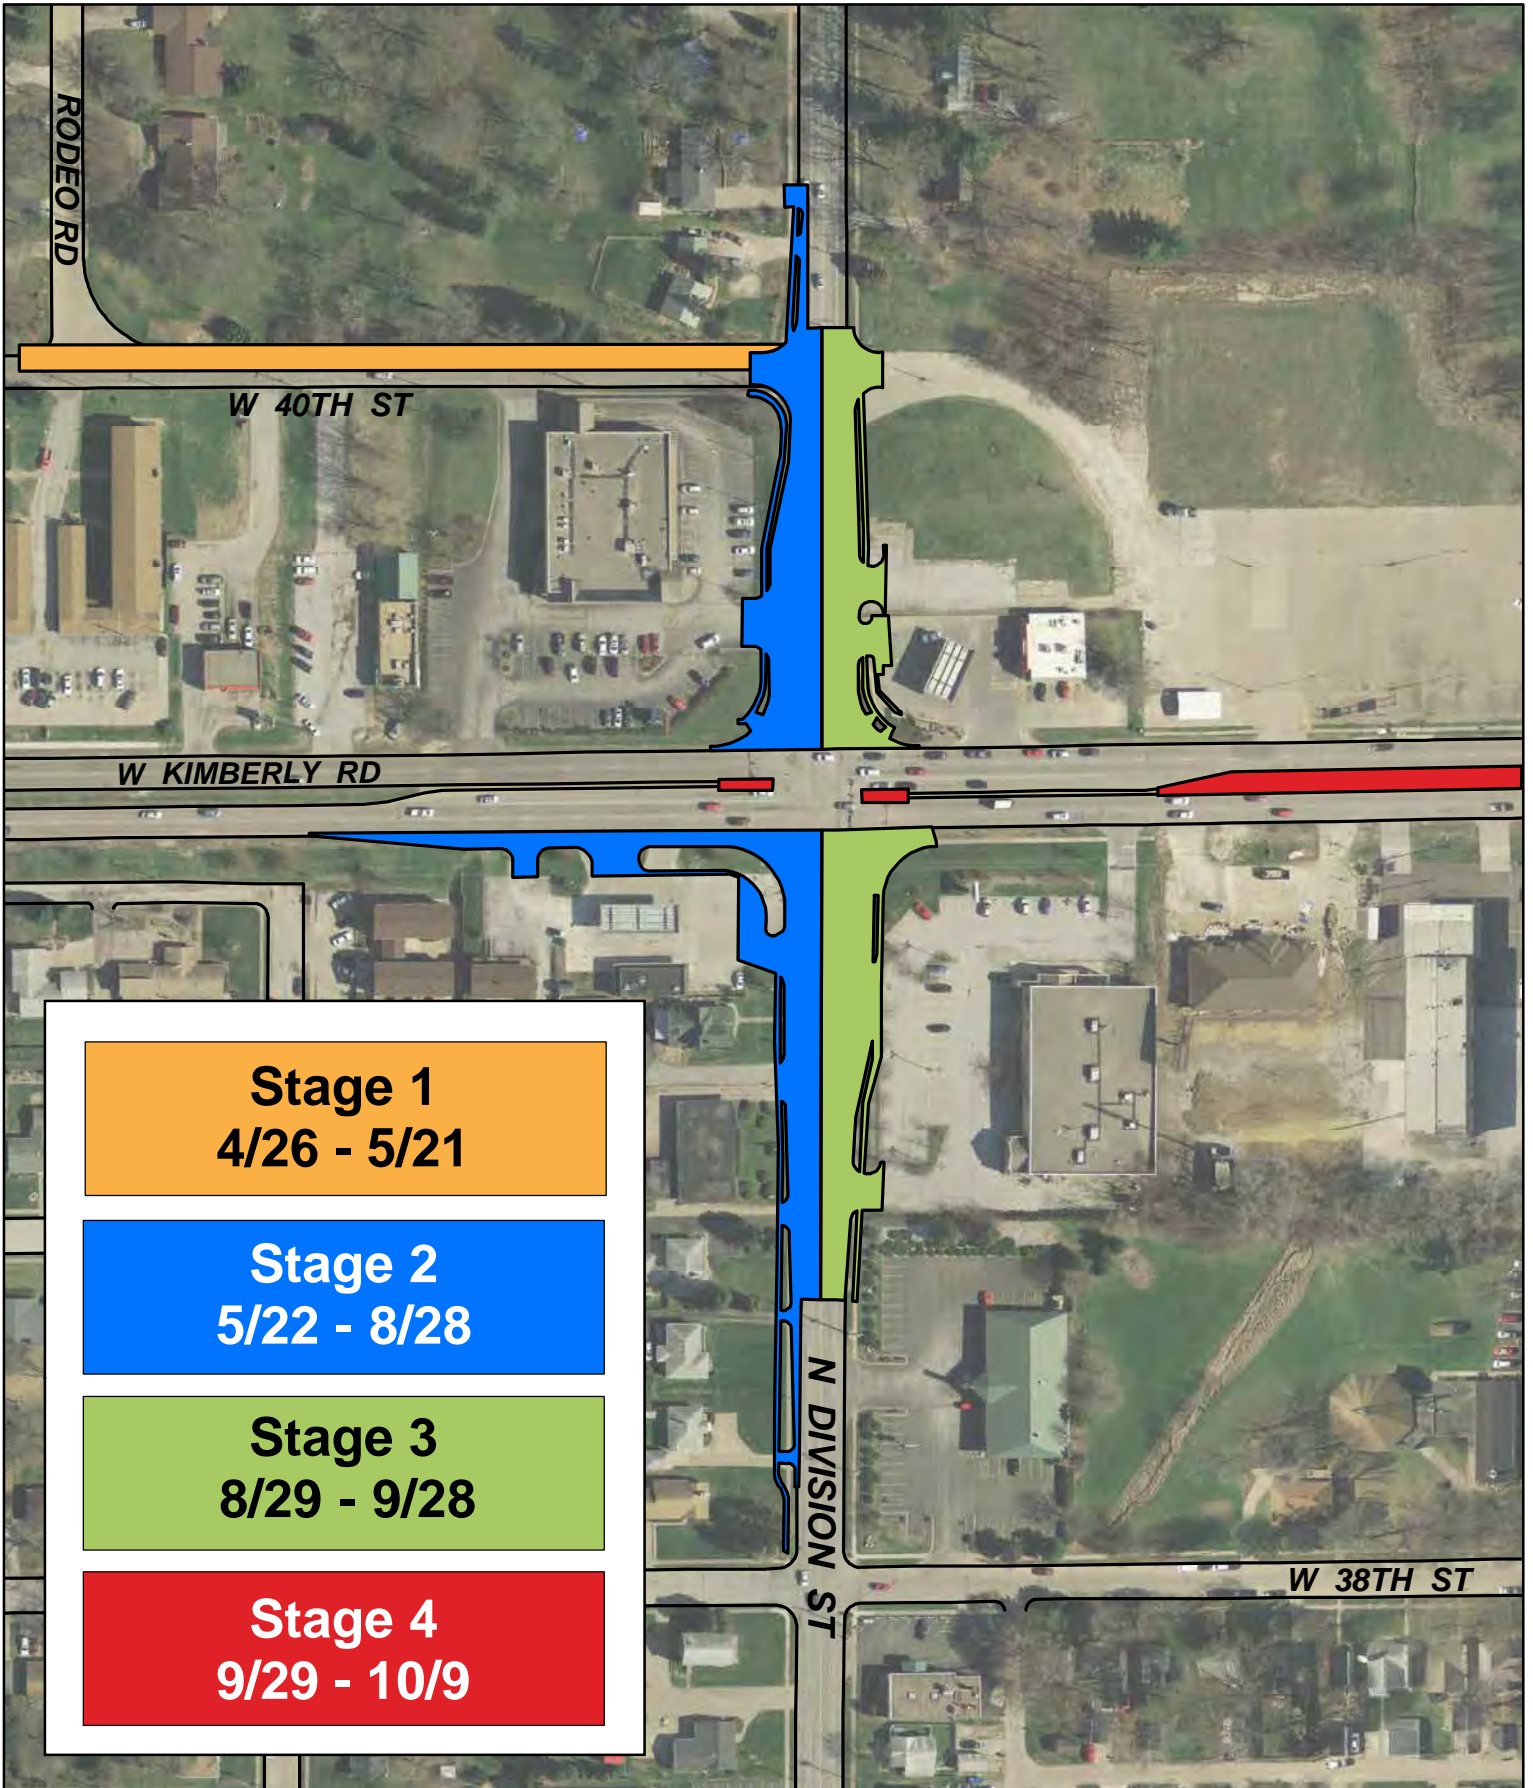

# W Kimberly Rd & N Division St Intersection Improvements

4/26/17 - 10/9/17 (Approximate)

# W Kimberly Rd & N Division St Intersection Improvements

Stage 2 Traffic Plan 5/22 - 8/28 (Approx.)

# W Kimberly Rd & N Division St Intersection Improvements

Stage 3 Traffic Plan 8/29 - 9/28 (Approx.)

# W Kimberly Rd & N Division St Intersection Improvements

Stage 4 Traffic Plan 9/29 - 10/9 (Approx.)