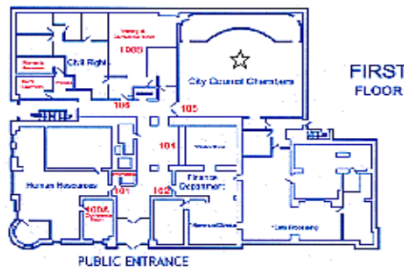

	<b>Application Due:</b>	<b>Meeting Appearance:</b>
Time:	12:00 PM	5:00 PM
Location:	Community Planning Second Floor, City Hall (see below)	City Council Chambers First Floor, City Hall (see below)

City Hall is located at 226 W 4th St, Davenport IA 52801