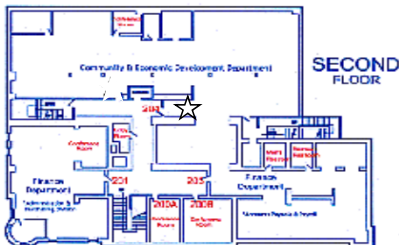

	<b>Application Due:</b>	<b>Meeting Appearance:</b>
Time:	12:00 PM	5:00 PM
Location:	Community Planning Second Floor, City Hall (see below)	City Council Chambers First Floor, City Hall (see below)

City Hall is located at 226 W 4th St, Davenport IA 52801